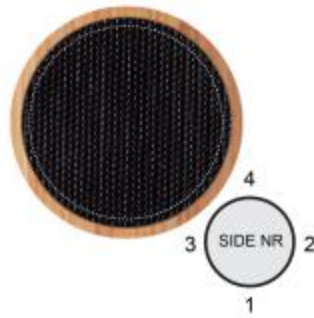

Preisstaffel

Menge	1+	100+	250+	500+
	7,81 €	7,53 €	7,25 €	6,98 €

Richtpreise

SIDE 1 UPPER

- Laser (1c), max. 20x10mm
- Tampondruck (4c), max. 20x10mm

SIDE 4 UPPER

- Laser (1c), max. 20x10mm
- Tampondruck (4c), max. 20x10mm

SIDE 1 LOWER

- Laser (1c), max. 20x5mm
- Tampondruck (4c), max. 20x5mm

SIDE 4 LOWER

- Laser (1c), max. 20x5mm
- Tampondruck (4c), max. 20x5mm

TOP

- Doming (8c), max. 60x60mm